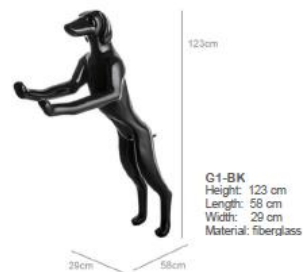

G5-BK
Height: 74 cm
Length: 84 cm
Width: 21 cm
Material: fiberglass

G6

.....

G6-W
Height: 97 cm
Length: 113 cm
Width: 38 cm
Material: fiberglass

LT

.....

LT
Height: 68 cm
Length: 77 cm
Width: 24 cm
Material: fiberglass

BOLT

Bolt-A
 Height: 42.5 cm
 Length: 55 cm
 Width: 11.5 cm
 Material: plastic

Bolt-B
 Height: 42.5 cm
 Length: 55 cm
 Width: 11.5 cm
 Material: plastic

Bolt-D
 Height: 42.5 cm
 Length: 55 cm
 Width: 11.5 cm
 Material: plastic

Bolt-E
 Height: 42.5 cm
 Length: 55 cm
 Width: 11.5 cm
 Material: plastic

Bolt-C
 Height: 42.5 cm
 Length: 55 cm
 Width: 11.5 cm
 Material: plastic

Bolt-F
 Height: 42.5 cm
 Length: 55 cm
 Width: 11.5 cm
 Material: plastic

G

.....

LOUIS

•••••

Louis-A
Height: 50.5 cm
Length: 60 cm
Material: fiberglass

Louis-B
Height: 50.5 cm
Length: 60 cm
Material: fiberglass

Louis-C
Height: 50.5 cm
Length: 60 cm
Material: fiberglass

KEVIN